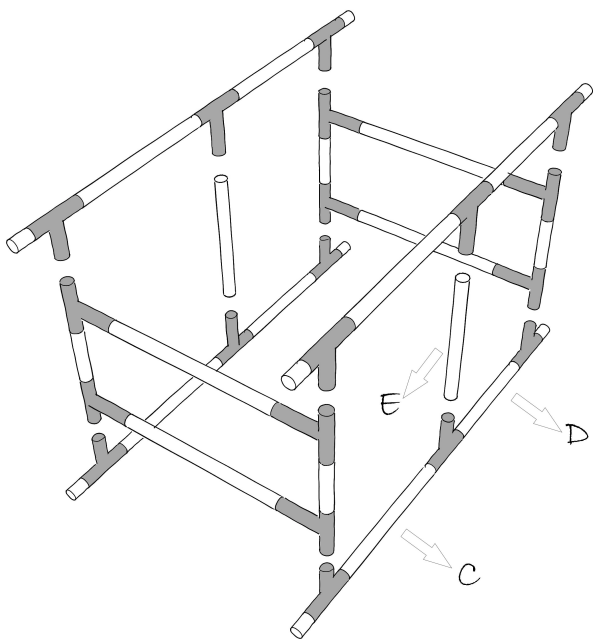

PIPE SHELF

Dimensions	Piece
A- 56 cm	4
B- 19,5 cm	4
C- 50 cm	4
D- 40 cm	4
E- 26 cm	2
F- 24,5 cm	2
G- 6 cm	8
H-Big T Joints (18 to 18)	12
I-Small T Joints (18 to 15)	8
J-Elbow Joints	4

4

5