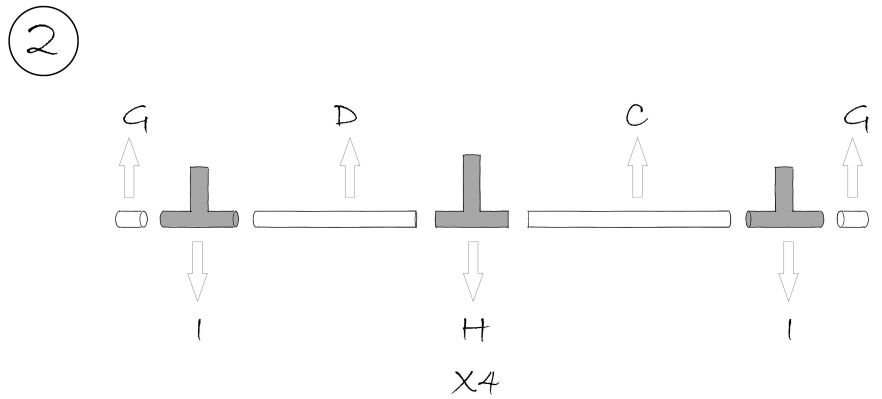

PIPE SHELF

Dimensions	Piece
A- 56 cm	4
B- 19,5 cm	4
C- 50 cm	4
D- 40 cm	4
E- 26 cm	2
F- 24,5 cm	2
G- 6 cm	8
H-Big T Joints (18 to 18)	12
I-Small T Joints (18 to 15)	8
J-Elbow Joints	4

4

5