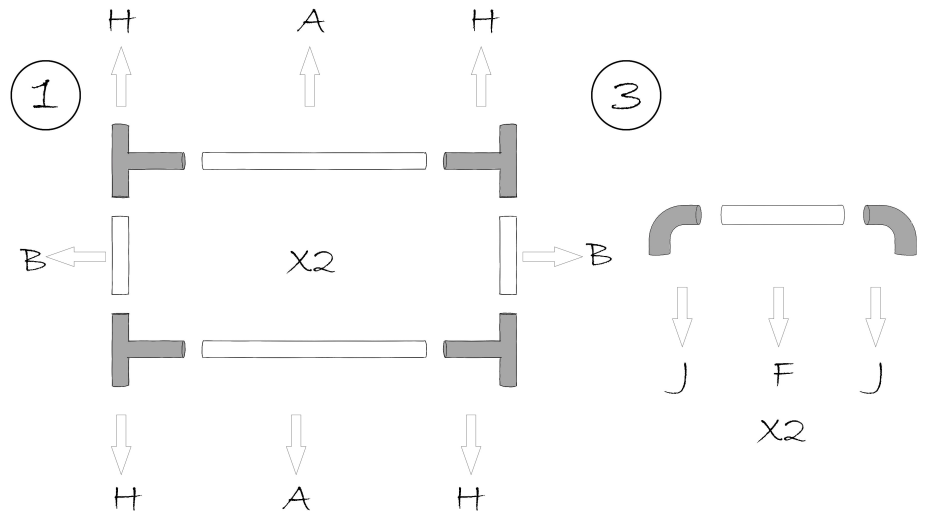

PIPE SHELF

Dimensions	Piece
A- 56 cm	4
B- 19,5 cm	4
C- 50 cm	4
D- 40 cm	4
E- 26 cm	2
F- 24,5 cm	2
G- 6 cm	8
H-Big T Joints (18 to 18)	12
I-Small T Joints (18 to 15)	8
J-Elbow Joints	4

4

5